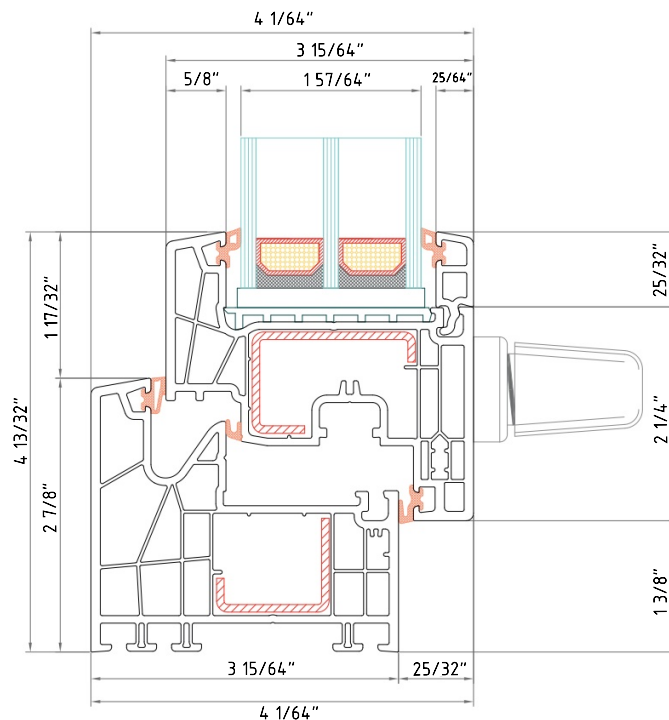

- As many as 3 gaskets as standard,
- possibility of glazing warm packages up to 1 31/32"
- product meeting the current and future requirements for the $U_w=0.121$
- simple, modern shape,
- low combination of 4 13/32"
- possibility to apply narrow floating mullion of 2 33/64" with central handle (width of combination only 5 19/32")
- different variants of construction: possibility to make balcony windows with low aluminium threshold (KLAR-Passive Perfect), with two-sided handle (KLAR-Passive Perfect Forte), as well as tilt-slide HKS terrace doors,
- wide range of additional accessories (incl. extensions, connectors),
- **attractive price in relation to other energy-saving solutions.**

* U_w value obtained acc. to DIN EN ISO 10077-2 standard for a reference one-sash window dimen. 48 27/64" x 58 17/64" with triple glazing and warm spacer ($U_g=0.14$)

Window – cross-section KLAR - PASSIVE PERFECT