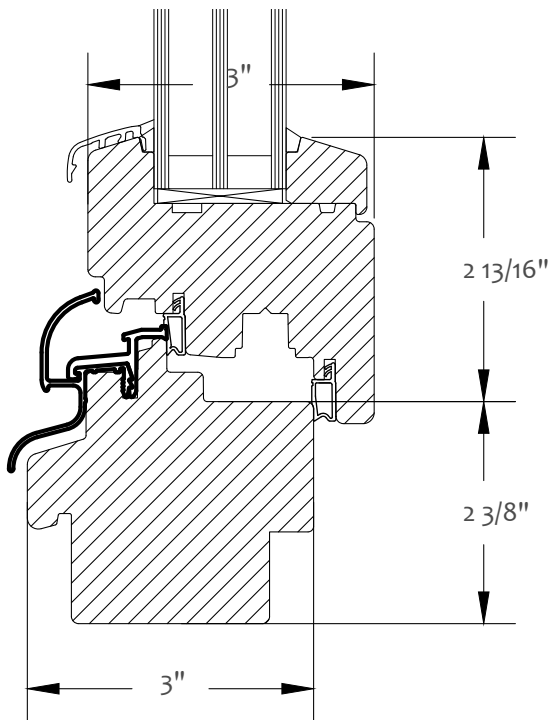

# KLAR

STUDIO | WINDOWS + DOORS

Thickness

- Profile: 78mm

Max glazing thickness:

44mm

Energy efficiency (Uw)

- from 0.14

## GLASS

4/16/4

● in standard

4/12/4/12/4

● option

anti-burglary pane  
44.4/16/4/16/4

● option

acoustic panes  
44.2/16/6/16/6